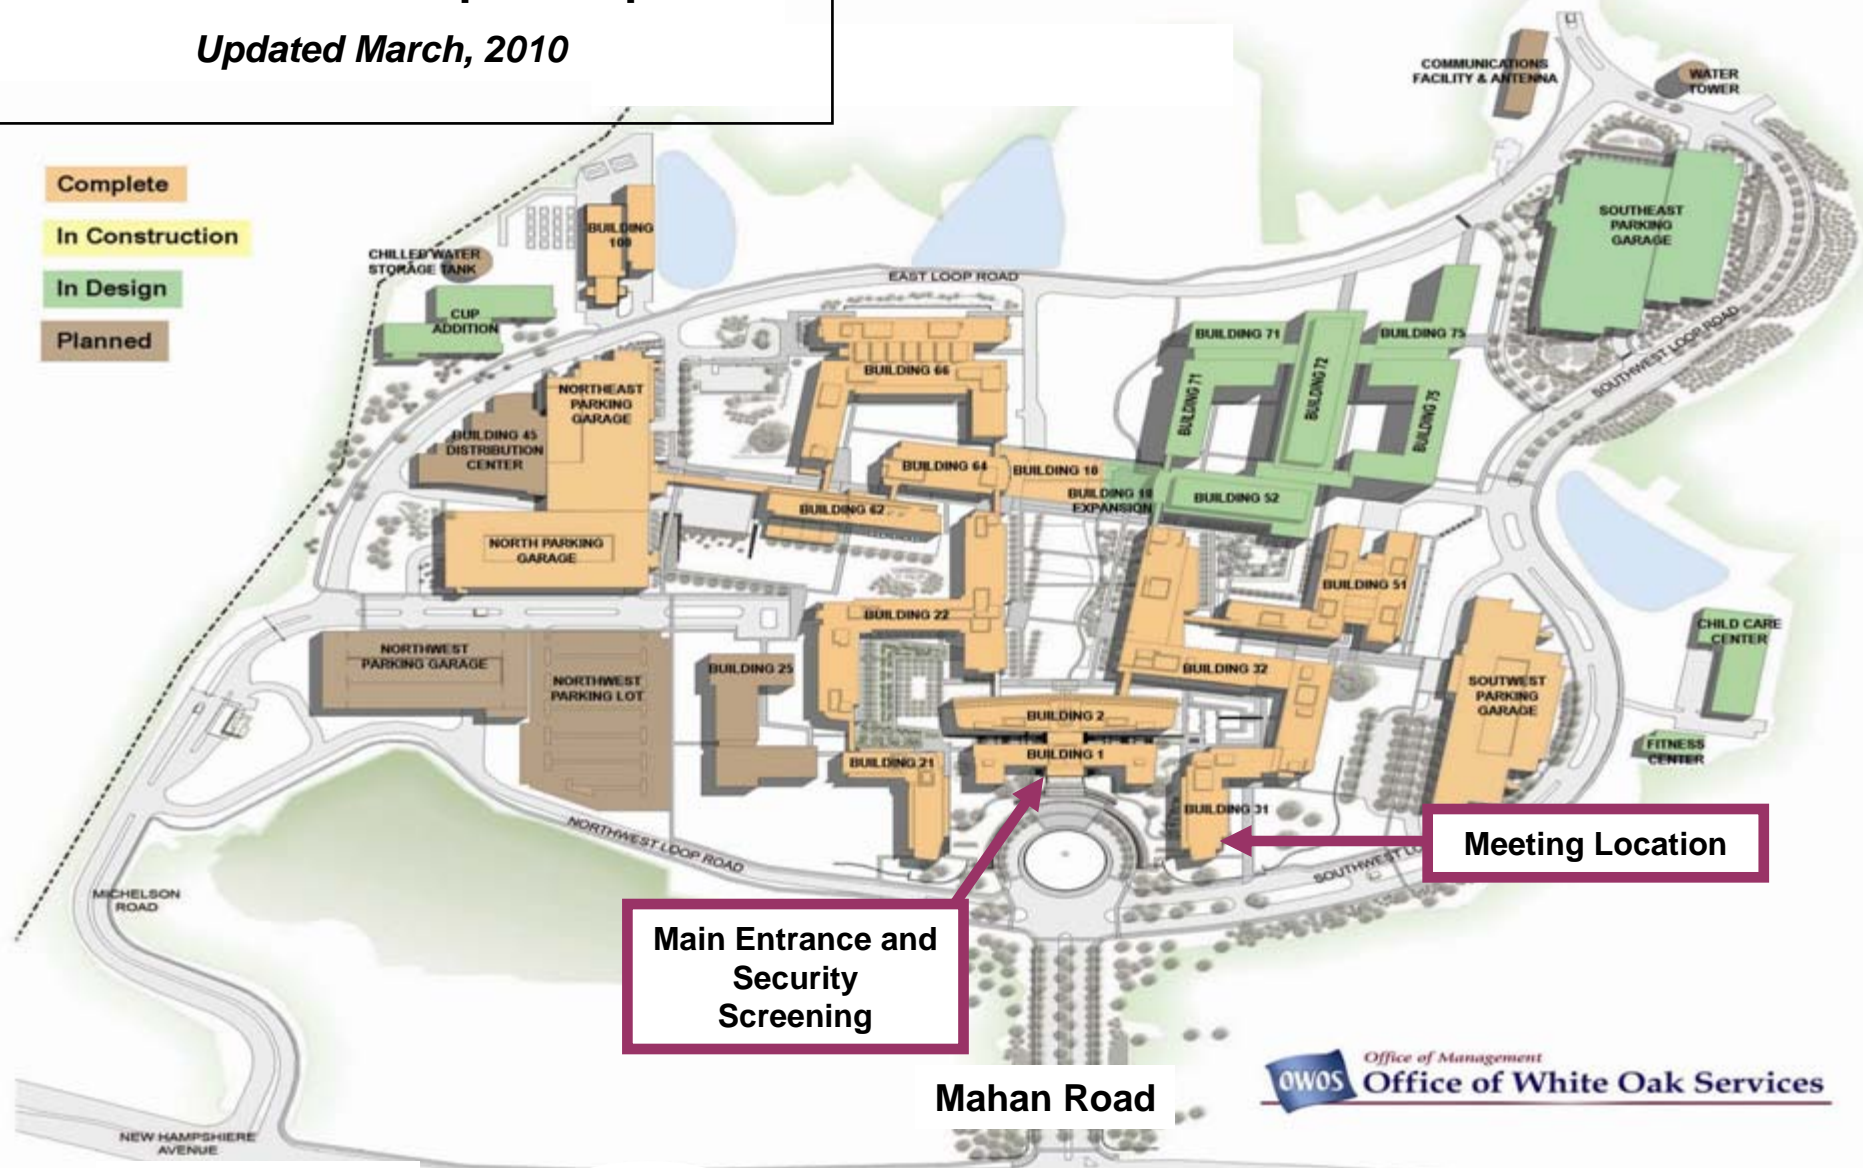

White Oak Campus Map

Updated March, 2010

- Complete
- In Construction
- In Design
- Planned

Main Entrance and Security Screening

Meeting Location

Mahan Road

Michelson Road