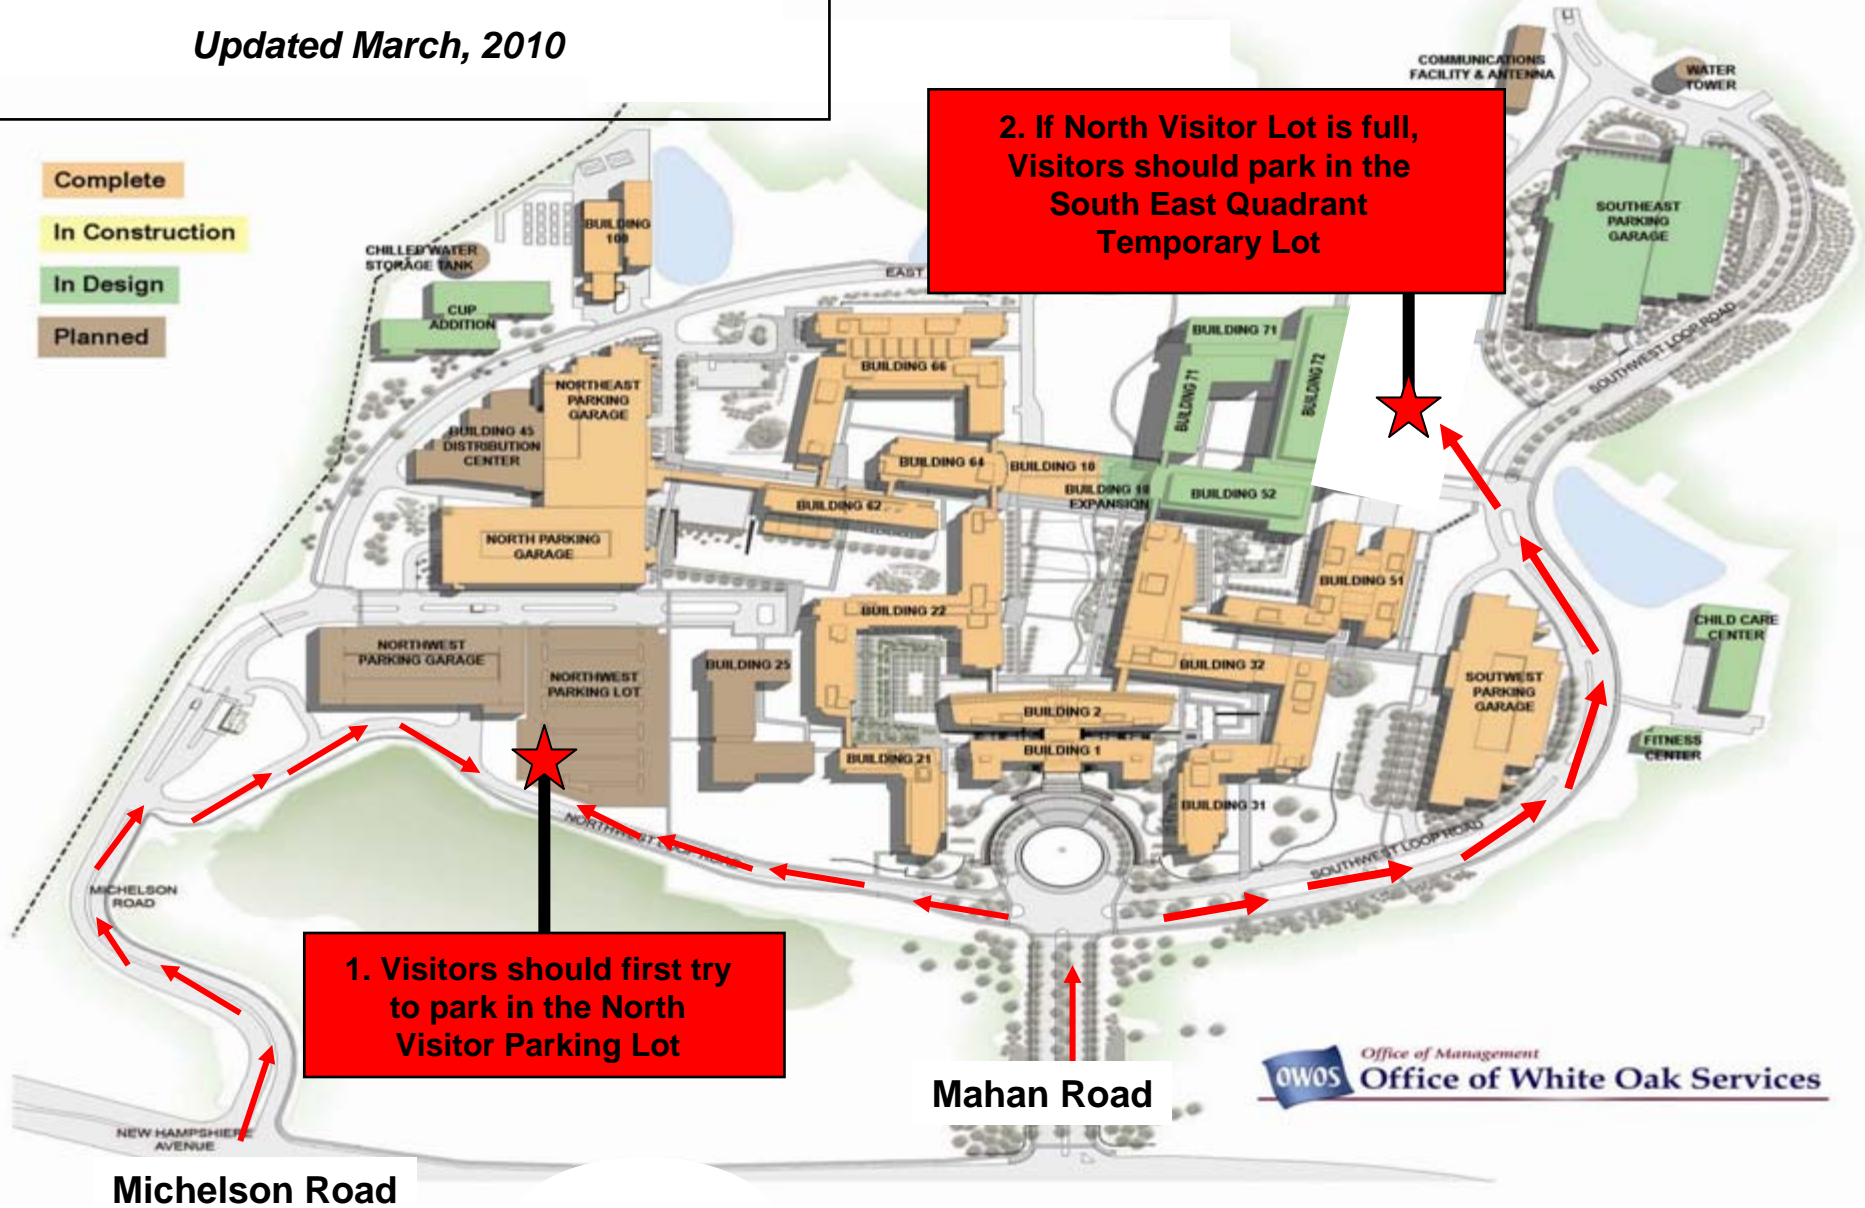

White Oak Visitor Parking

Updated March, 2010

Complete

In Construction

In Design

Planned

2. If North Visitor Lot is full, Visitors should park in the South East Quadrant Temporary Lot

1. Visitors should first try to park in the North Visitor Parking Lot